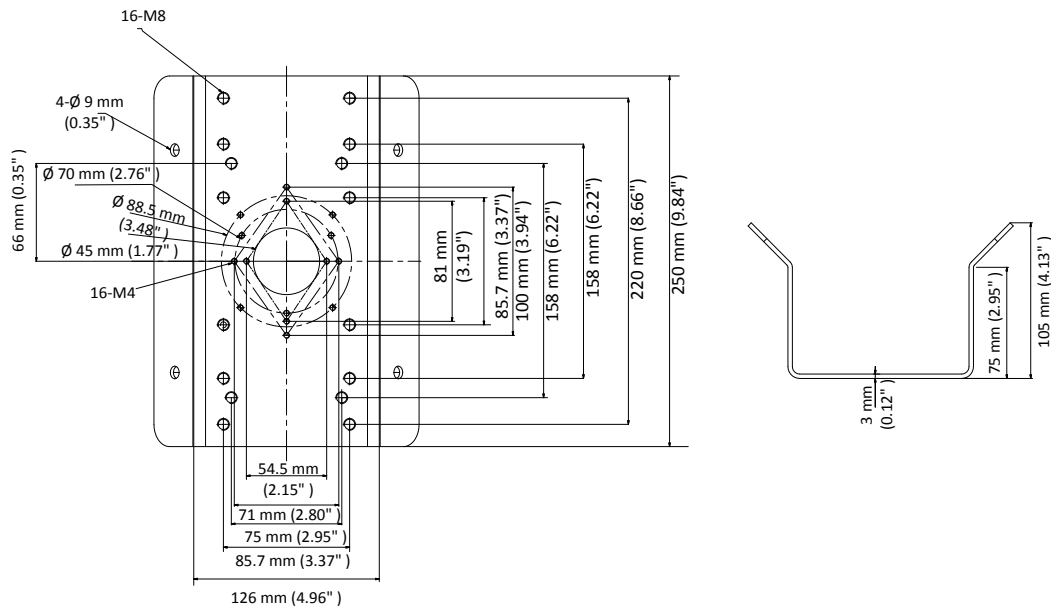

### Corner Mount

#### Dimension

#### Parameter

Model	DS-1276ZJ-SUS-Black
Parameters	Corner Mount
Appearance	Hikvision Black
Material	SUS304
Dimension	126 mm × 105 mm × 250 mm (4.96" × 4.13" × 9.84")
Weight	Approx. 1990 g (4.39 lb.)

#### Note

- This mount is designed to be used along with a wall mount.
- The mount should be installed on a flat surface.
- The waterproof rubber is necessary for the outdoor application.
- The wall should be capable of supporting at least 3 times as much as the total weight of the camera, and the mount.
- The maximum load capacity of the mount is 10 kg (22 lb.).