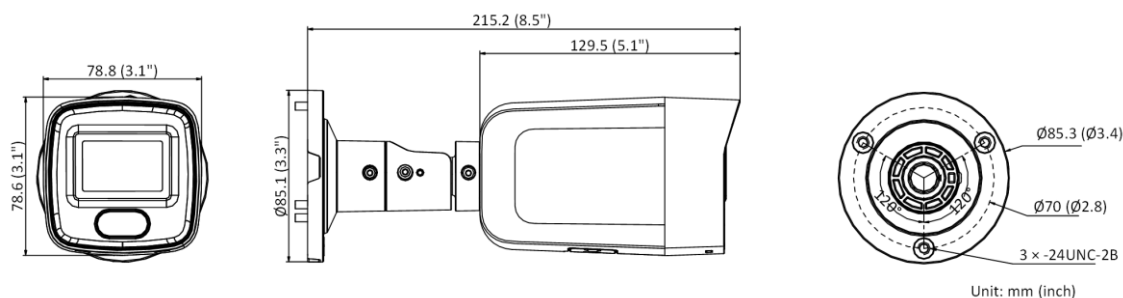

▪ Available Model

DS-2CD2047G2-LU (2.8 mm, 4 mm, 6 mm)

DS-2CD2047G2-L (2.8 mm, 4 mm, 6 mm)

▪ Dimension