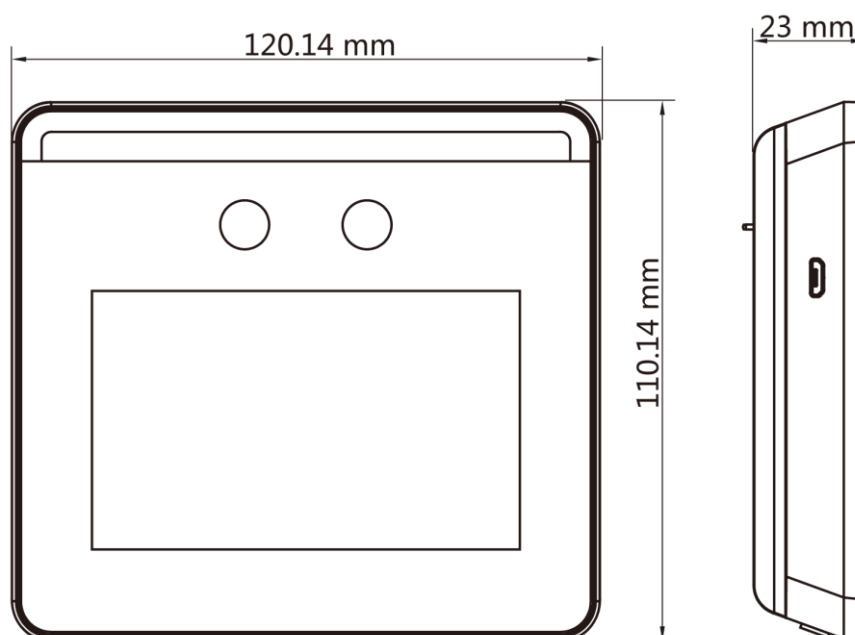

▪ Specification

System Parameters	
Operation System	Linux
Camera	2 MP dual-lens camera with wide dynamic range
Capacity	Card: 1500 (When connecting external card reader) Face: 300 Event: 150,000
1:N face recognition duration	< 0.2 s
LCD Screen	
LCD Screen	3.97-inch touch screen
General	
Face Recognition Distance	0.3 m to 1.5 m
Interface	USB × 1, electric lock × 1, door contact × 1, tamper × 1, exit button × 1, RS-485 × 1
Communication Mode	For DS-K1T331: TCP/IP (10/100 Mbps, self-adaptive) For DS-K1T331W: TCP/IP (10/100 Mbps, self-adaptive), Wi-Fi
Power supply	12 V, 1.5 A, 18 W
Working temperature	-10 °C to 50 °C (14 °F to 122 °F)
Working humidity	10 to 90% (no condensing)
Dimension	120 mm × 110 mm × 23 mm (4.7" × 4.3" × 0.9")
Application situation	Indoor use

▪ Dimension

▪ Available Model

DS-K1T331, DS-K1T331W