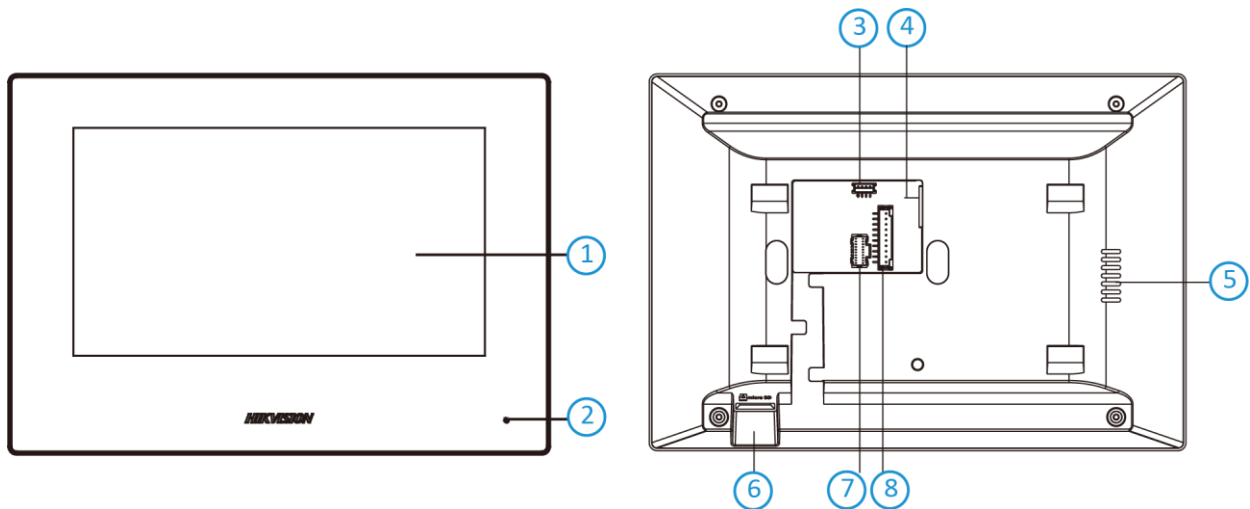

Physical Interface

No.	Description
1	Display Screen
2	Microphone
3	Debugging Port
4	Network Interface and Power Supply
5	Loudspeaker
6	TF Card Slot
7	Alarm Terminal
8	Reserved