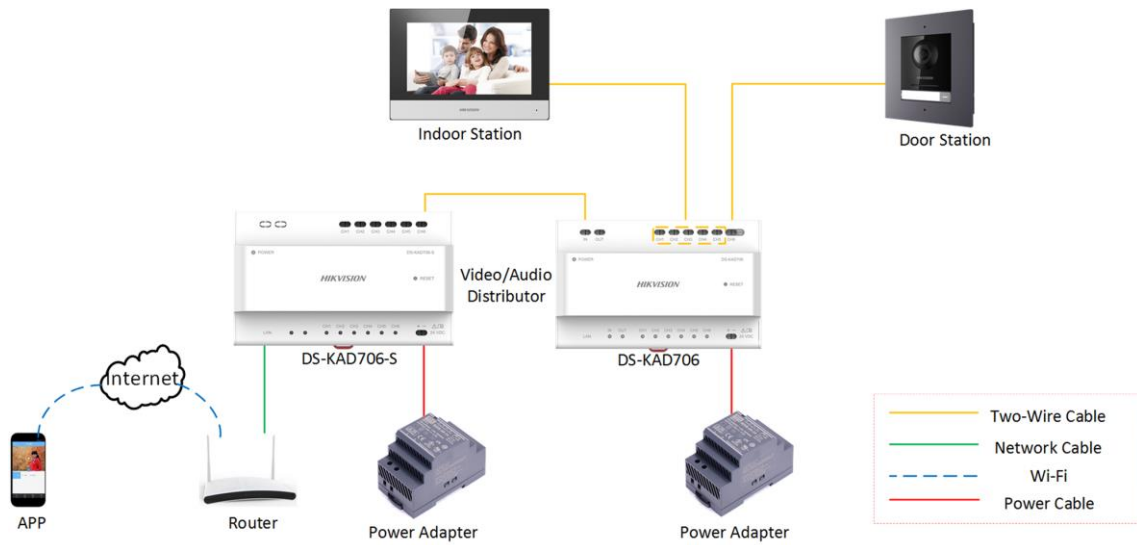

Typical Application

Available Model

DS-KH6320-WTE2