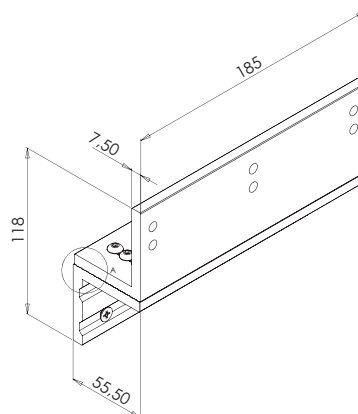

### ADJUSTABLE L BRACKET FOR EF550-2 RANGE

EBA

EF550L-2

Adjustable L bracket for EF550-2 range

 0,8 kg

Alloy 6061/T6

### ADJUSTABLE Z BRACKET FOR EF300 / EF550 RANGE

EBA

EF300/550Z

Adjustable Z bracket for EF300 / EF550 range

 0,9 kg

Alloy 6061/T6

**Caution :**  
TWO mounting accessories  
required for DOUBLE  
ELECTROMAGNETIC LOCKS