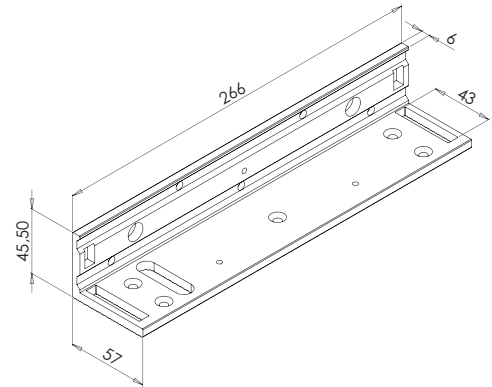

### ADJUSTABLE L BRACKET FOR EF550 RANGE

EBA

EF550L

Adjustable L bracket for EF550 range

 0,5 kg

Alloy 6061/T6

### ADJUSTABLE L BRACKET FOR EF550-2 RANGE

EBA

EF550L-2

Adjustable L bracket for EF550-2 range

 0,8 kg

Alloy 6061/T6

### ADJUSTABLE Z BRACKET FOR EF300 / EF550 RANGE

EBA

EF300/550Z

Adjustable Z bracket for EF300 / EF550 range

 0,9 kg

Alloy 6061/T6

**Caution :**  
TWO mounting accessories  
required for DOUBLE  
ELECTROMAGNETIC LOCKS