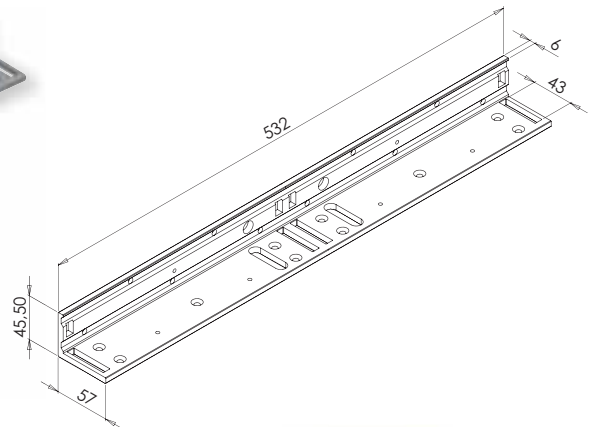

### ADJUSTABLE L BRACKET FOR EF550-2 RANGE

EBA

EF550L-2

Adjustable L bracket for EF550-2 range

 0,8 kg

Alloy 6061/T6

### ADJUSTABLE Z BRACKET FOR EF300 / EF550 RANGE

EBA

EF300/550Z

Adjustable Z bracket for EF300 / EF550 range

 0,9 kg

Alloy 6061/T6

**Caution :**  
TWO mounting accessories  
required for DOUBLE  
ELECTROMAGNETIC LOCKS