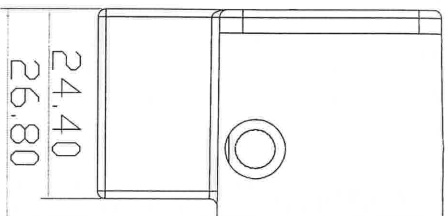

European Heavy Duty Electric Strike W/Signal

Overall Dimensions

SPECIFICATION

Dimension: 174L*44W*27H(mm)
 Voltage: DC12V (DC24V Customized)
 Current: 12V/320mA±20%; 24V/200mA±20%
 Bolt Material: Harden 304 Stainless Steel
 Feature: Fail Safe/ Fail Secure adjustable
 Signal Output: Lock Signal with NO/NC/COM Contacts
 Bolt Signal: With NO/NC/COM contacts
 Durable design: Mechanical test: 1, 000, 000 times
 Suitable for: European Standard Mechanical Lock
 Door Swing: 90 degrees
 Weight: 0.5kg

Green: NO Door Status

White: COM

Yellow: NC

N.C. contact output : open status
 N.O. contact output : closed status

Bule: NO Locked or Unlocked Status

Gary: COM

Orange: NC

N.O. contact output : unlocked status
 N.C. contact output : locked status