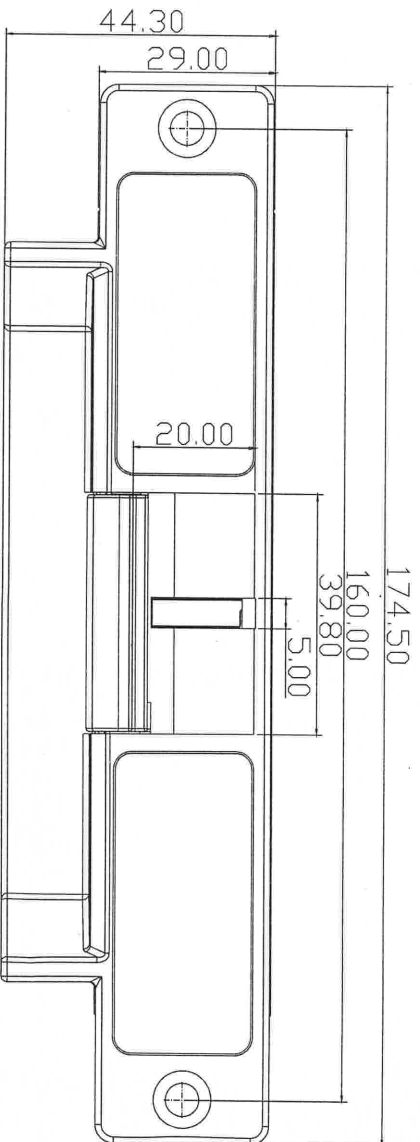

European Heavy Duty Electric Strike W/Signal

Overall Dimensions

SPECIFICATION

Dimension: 174L*44W*27H(mm)
 Voltage: DC12V (DC24V Customized)
 Current: 12V/320mA±20%; 24V/200mA±20%
 Bolt Material: Harden 304 Stainless Steel
 Feature: Fail Safe/ Fail Secure adjustable
 Signal Output: Lock Signal with NO/NC/COM Contacts
 Bolt Signal: With NO/NC/COM contacts
 Durable design: Mechanical test: 1, 000, 000 times
 Suitable for: European Standard Mechanical Lock
 Door Swing: 90 degrees
 Weight: 0.5kg

Green: NO Door Status

White: COM

Yellow: NC

N.C. contact output : open status
 N.O. contact output : closed status

Bule: NO Locked or Unlocked Status

Gary: COM

Orange: NC

N.O. contact output : unlocked status
 N.C. contact output : locked status