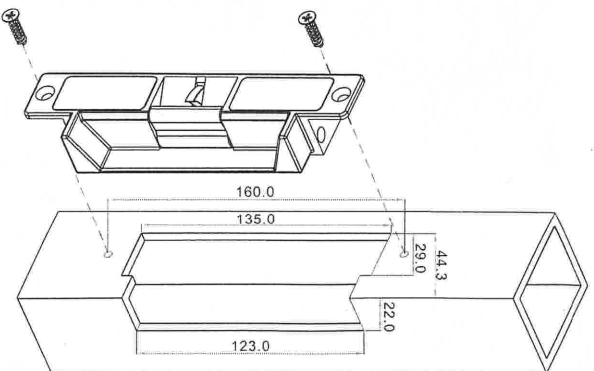

European Heavy Duty Electric Strike W/Signal

Overall Dimensions

SPECIFICATION

Dimension: 174L*44W*27H(mm)
 Voltage: DC12V (DC24V Customized)
 Current: 12V/320mA±20%; 24V/200mA±20%
 Bolt Material: Harden 304 Stainless Steel
 Feature: Fail Safe/ Fail Secure adjustable
 Signal Output: Lock Signal with NO/NC/COM Contacts
 Bolt Signal: With NO/NC/COM contacts
 Durable design: Mechanical test: 1, 000, 000 times
 Suitable for: European Standard Mechanical Lock
 Door Swing: 90 degrees
 Weight: 0.5kg

Green: NO Door Status

White: COM

Yellow: NC

N.C. contact output : open status
 N.O. contact output : closed status

Bule: NO Locked or Unlocked Status

Gary: COM

Orange: NC

N.O. contact output : unlocked status
 N.C. contact output : locked status