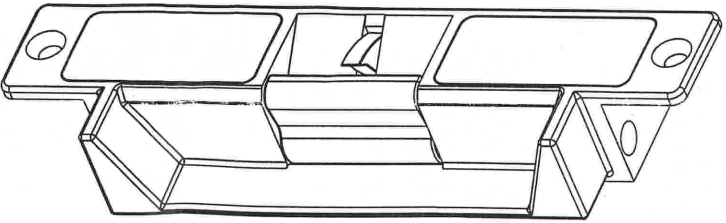

European Heavy Duty Electric Strike W/Signal

Overall Dimensions

SPECIFICATION

Dimension: 174L*44W*27H(mm)
 Voltage: DC12V (DC24V Customized)
 Current: 12V/320mA±20%; 24V/200mA±20%
 Bolt Material: Harden 304 Stainless Steel
 Feature: Fail Safe/ Fail Secure adjustable
 Signal Output: Lock Signal with NO/NC/COM Contacts
 Bolt Signal: With NO/NC/COM contacts
 Durable design: Mechanical test: 1, 000, 000 times
 Suitable for: European Standard Mechanical Lock
 Door Swing: 90 degrees
 Weight: 0.5kg

Green: NO Door Status

White: COM

Yellow: NC

N.C. contact output : open status
 N.O. contact output : closed status

Bule: NO Locked or Unlocked Status

Gary: COM

Orange: NC

N.O. contact output : unlocked status
 N.C. contact output : locked status